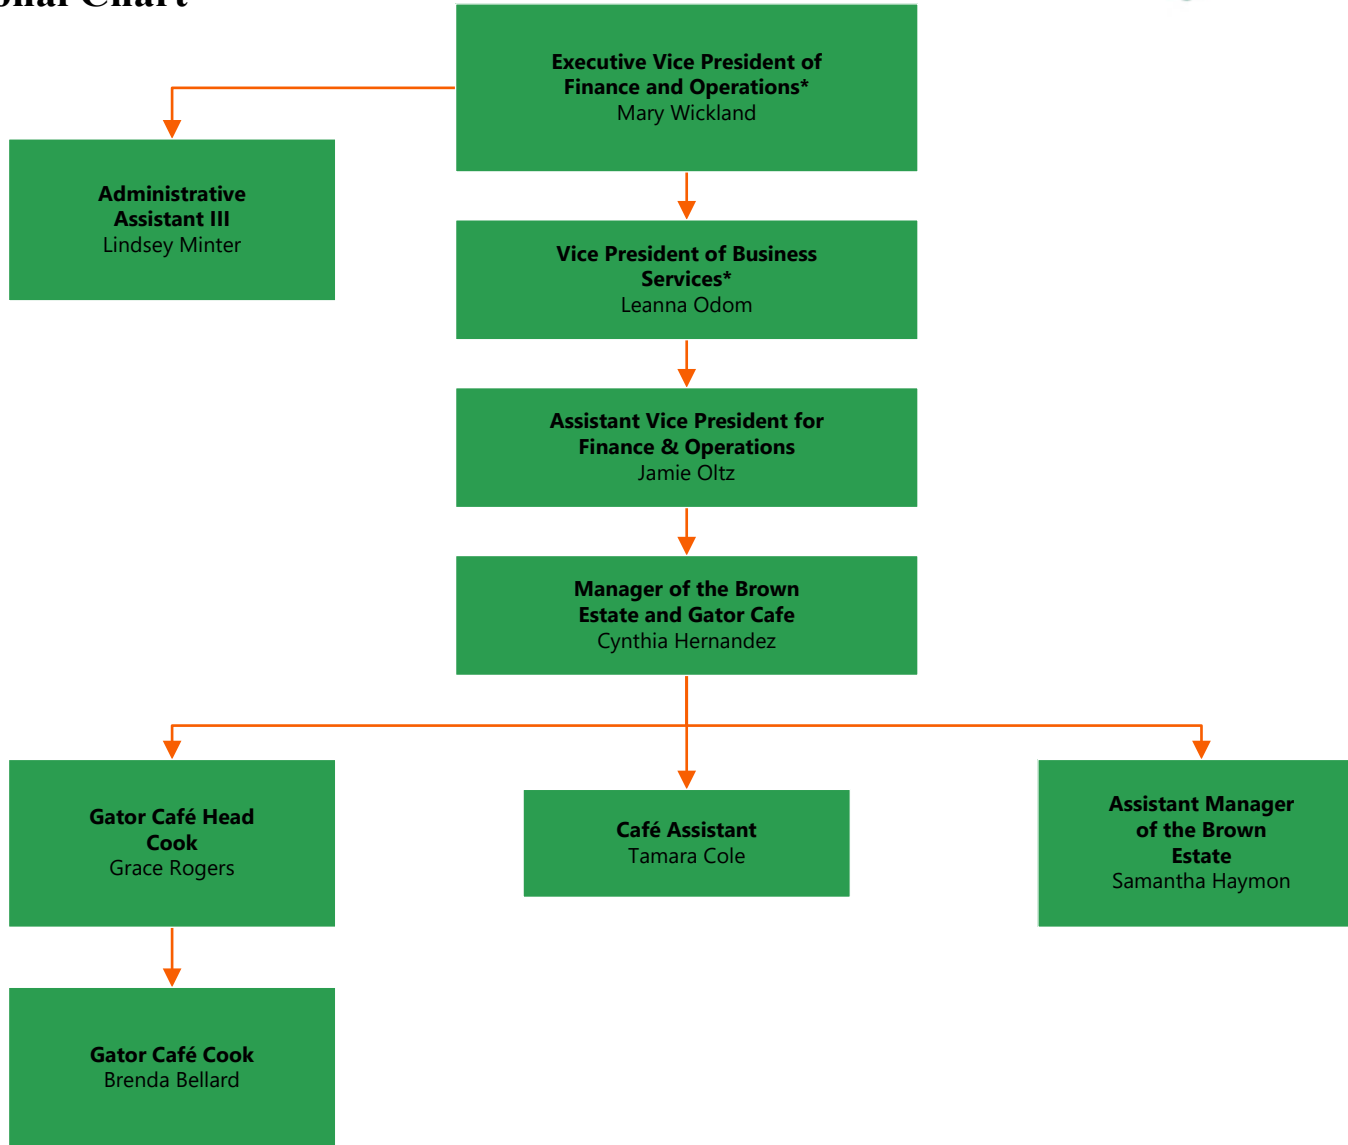

# Brown Estate & Gator Cafe Organizational Chart

\*Shared Service Position