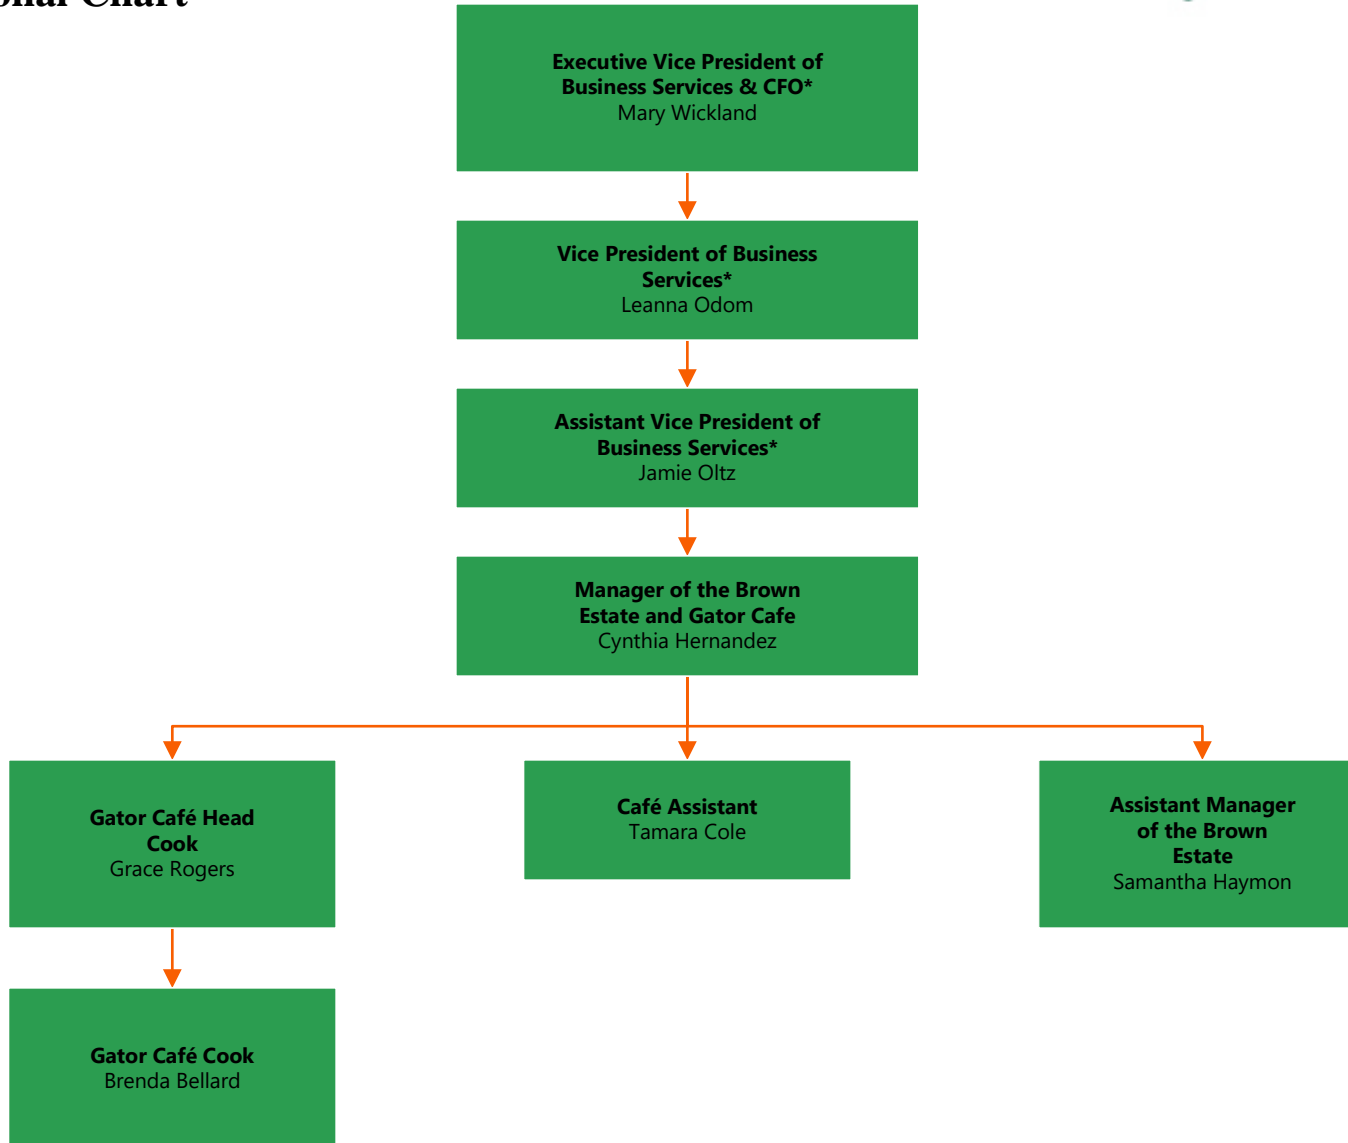

Brown Estate & Gator Cafe Organizational Chart

*Shared Services Position